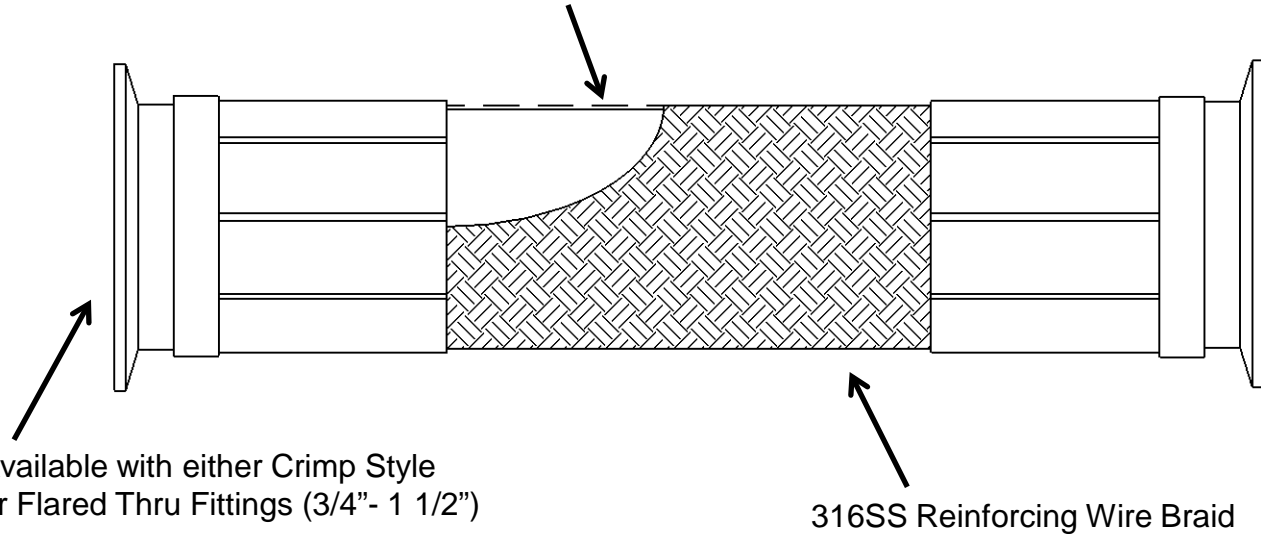

Rubber Covered Smooth Bore Teflon Hose Model 6279S

Smoothbore White Seamless PTFE Tube

Available with either Crimp Style
or Flared Thru Fittings (3/4" - 1 1/2")

316SS Reinforcing Wire Braid

- Temperature Range -20 to 350°F
- Full Vacuum Rated
- Consult factory for specifications on Flared Thru hoses